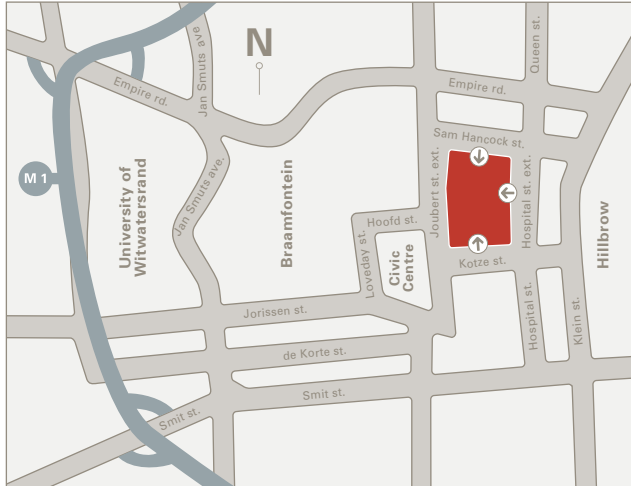

## LOCATION MAP

### Secure parking is available:

- ➔ Sam Hancock Street [ visitor entrance ]
- ➔ Kotze Street [ schools entrance ]
- ➔ Hospital Street extension [ visitors with special needs / large tour busses ]

### Directions

Constitution Hill is easily reached from major highways and by public transportation. For directions please call [011] 274-5300 or visit [www.constitutionhill.org.za](http://www.constitutionhill.org.za)